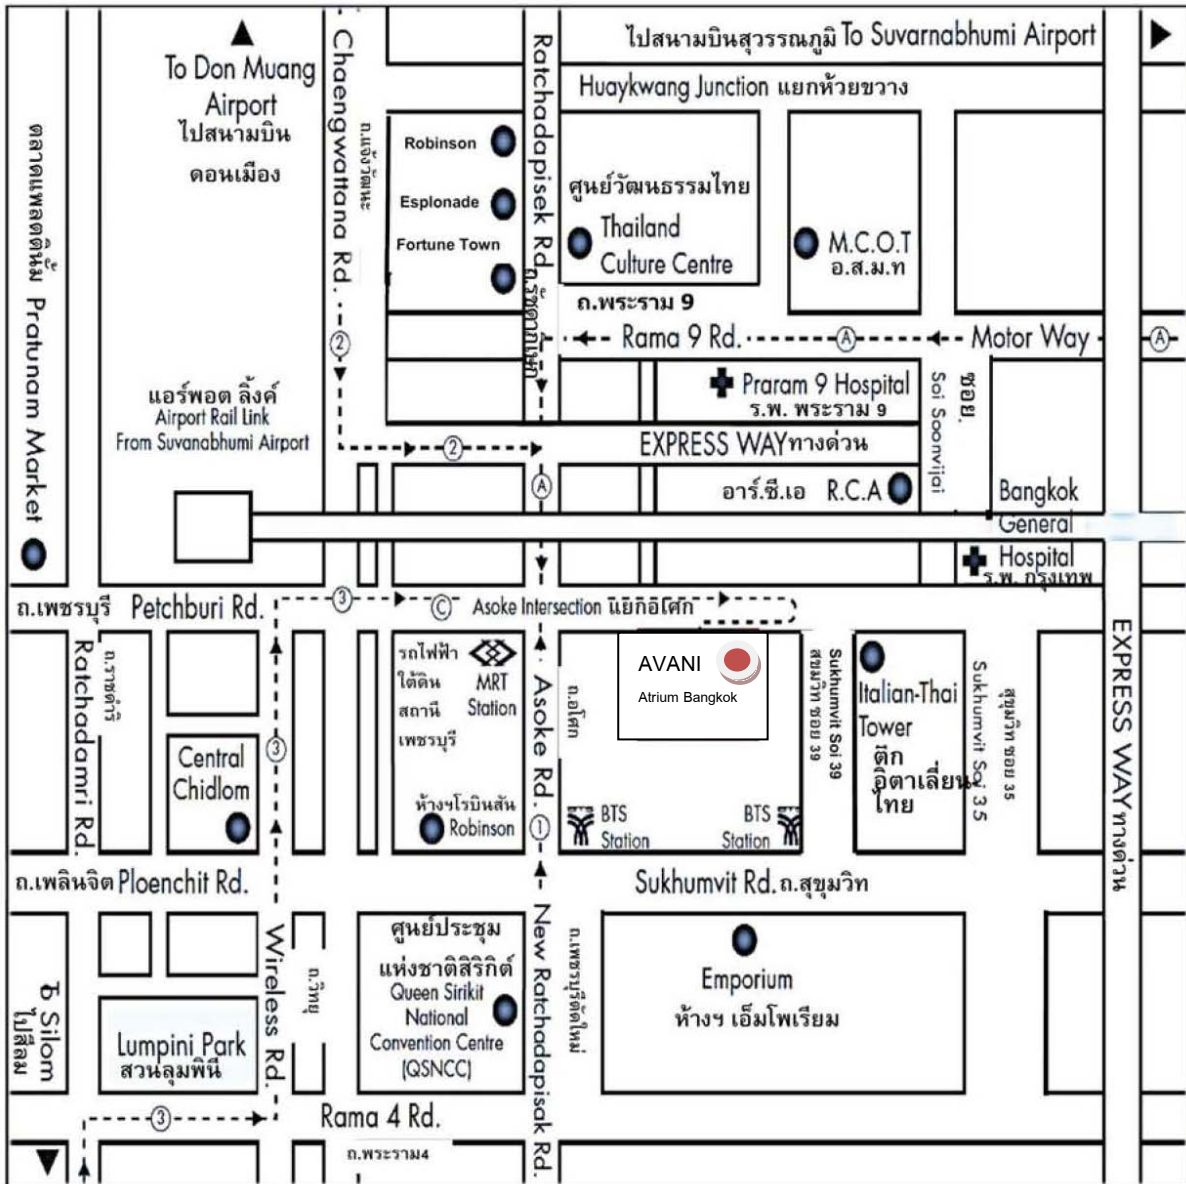

CHRISTIANI & NIELSEN

VENUE MAP

The Busarakam Ballroom
The Avani Atrium Bangkok Hotel

1880 New Petchburi Road, Bangkok, Huay Kwang, Bangkok 10310

Telephone: 66 (0) 2718-2000, Facsimile 66 (0) 2718-2002

E-mail: atrium@avanihotels.com